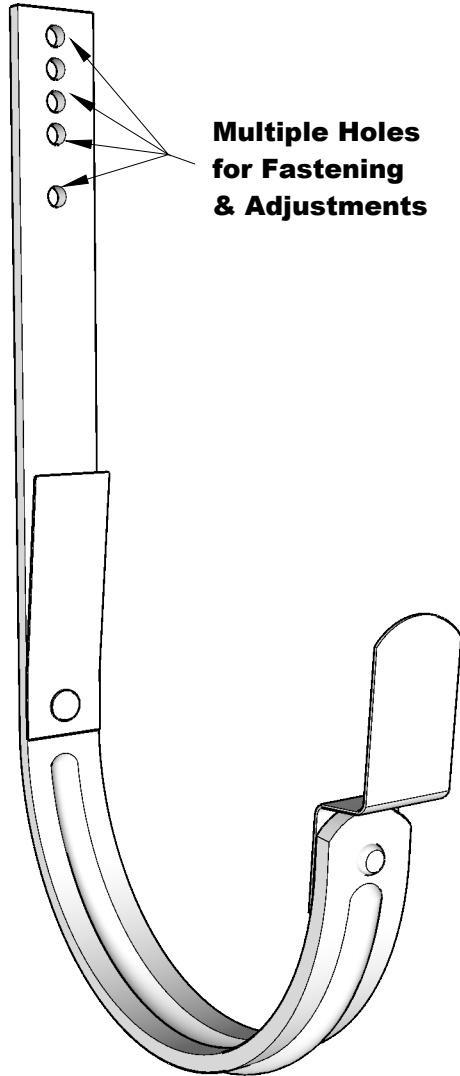

Front View

Multiple Holes for Fastening & Adjustments

Side View

24oz. Copper Tabs on Copper Bracket
0.040" Aluminum on Alum. Bracket

Mount Directly to the Roof.

Fold over Tabs Secure Gutter in Place

Gutter Size	Length
5"	3"
6"	3.5"
8"	4.5"

#16 Roof Mount Hanger

- Available for 5", 6", & 8" Half Round Gutter
- 3/16" x 1" Heavy Duty Bar Stock
- Pressed Formed Bracket w/ Stiffing Wedge
- Available in Copper or Alum. Paint to Match

1310 E. Cornwallis Rd.
Durham, NC - 27713
(919) 544-8887 - Fax: 544-8898
info@kmsheetmetal.com - www.kmsheetmetal.com

#16 Roof Mount Hanger

HALF ROUND GUTTER

REVISIONS	
MM/DD/YY	REMARKS
1	...ORIGINAL DRAFT OF DRAWING
2	...
3	...
4	...
5	...

D 001