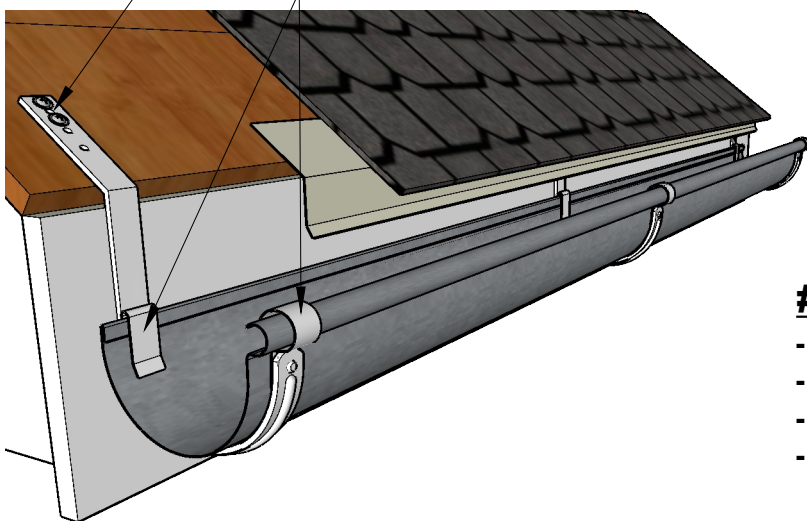

Front View

Multiple Holes for Fastening & Adjustments

Side View

24oz. Copper Tabs on Copper Bracket
0.040" Aluminum on Alum. Bracket

Mount Directly to the Roof.

Fold over Tabs Secure Gutter in Place

Gutter Size	Length
5"	3"
6"	3.5"
8"	4.5"

#16 Roof Mount Hanger

- Available for 5", 6", & 8" Half Round Gutter
- 3/16" x 1" Heavy Duty Bar Stock
- Pressed Formed Bracket w/ Stiffing Wedge
- Available in Copper or Alum. Paint to Match

1310 E. Cornwallis Rd.
Durham, NC - 27713
(919) 544-8887 - Fax: 544-8898
info@kmsheetmetal.com - www.kmsheetmetal.com