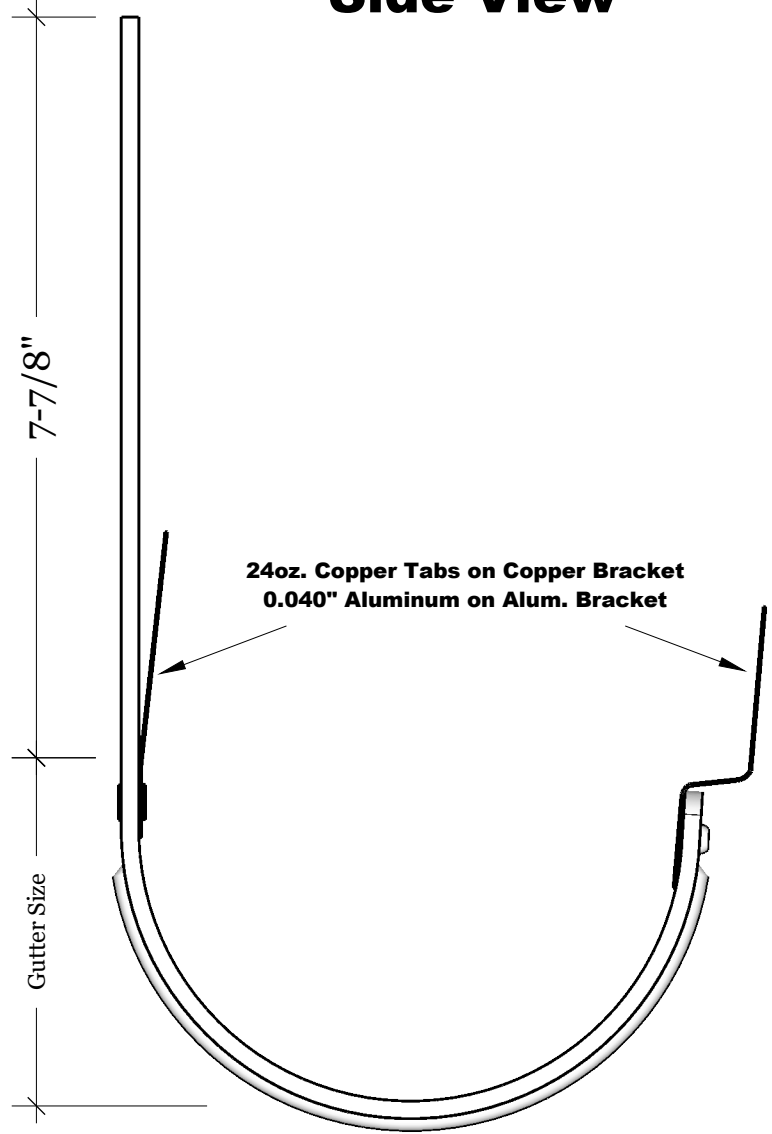

Front View

Multiple Holes for Fastening & Adjustments

Side View

24oz. Copper Tabs on Copper Bracket
0.040" Aluminum on Alum. Bracket

Mount Directly to the Roof.

Fold over Tabs Secure Gutter in Place

Gutter Size	Length
5"	3"
6"	3.5"
8"	4.5"

#16 Roof Mount Hanger

- Available for 5", 6", & 8" Half Round Gutter
- 3/16" x 1" Heavy Duty Bar Stock
- Pressed Formed Bracket w/ Stiffing Wedge
- Available in Copper or Alum. Paint to Match

1310 E. Cornwallis Rd.
Durham, NC - 27713
(919) 544-8887 - Fax: 544-8898
info@kmsheetmetal.com - www.kmsheetmetal.com