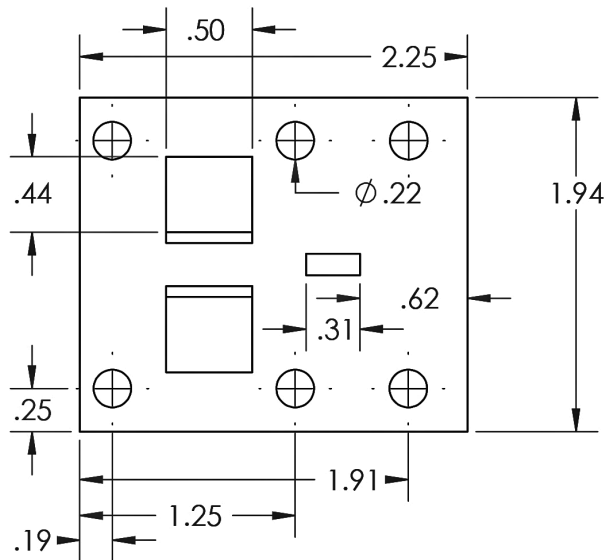

1310 E. Cornwallis Rd.
 Durham, NC 27713
 P-(919) 544-8887 F- 544-8898
 info@kmsheetmetal.com - www.kmsheetmetal.com

#10 Combo Hanger

6" Half Round Gutter Hanger

REVISIONS	
MM/DD/YY	REMARKS
1 10/22/2015	...ORIGINAL DRAFT OF DRAWING
2	...
3	...
4	...
5	...

D 01

1310 E. Cornwallis Rd.
 Durham, NC 27713
 P-(919) 544-8887 F- 544-8898
 info@kmsheetmetal.com - www.kmsheetmetal.com

#10 Combo Hanger

6" Half Round Gutter Hanger

REVISIONS	
MM/DD/YY	REMARKS
1 10/22/2015	...ORIGINAL DRAFT OF DRAWING
2	...
3	...
4	...
5	...