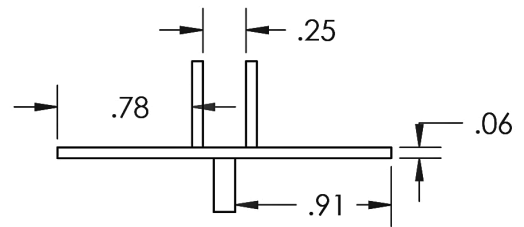

1310 E. Cornwallis Rd.
 Durham, NC 27713
 P-(919) 544-8887 F- 544-8898
 info@kmsheetmetal.com - www.kmsheetmetal.com

#10 Combo Hanger

6" Half Round Gutter Hanger

REVISIONS	
MM/DD/YY	REMARKS
1 10/22/2015	...ORIGINAL DRAFT OF DRAWING
2	...
3	...
4	...
5	...

D 01

1310 E. Cornwallis Rd.
 Durham, NC 27713
 P-(919) 544-8887 F- 544-8898
 info@kmsheetmetal.com - www.kmsheetmetal.com

#10 Combo Hanger

6" Half Round Gutter Hanger

REVISIONS	
MM/DD/YY	REMARKS
1 10/22/2015	...ORIGINAL DRAFT OF DRAWING
2	...
3	...
4	...
5	...