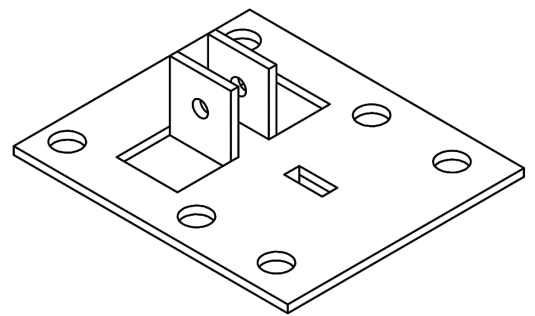

1310 E. Cornwallis Rd.
Durham, NC 27713
P-(919) 544-8887 F- 544-8898
info@kmsheetmetal.com - www.kmsheetmetal.com

#10 Combo Hanger

6" Half Round Gutter Hanger

REVISIONS	
MM/DD/YY	REMARKS
1 10/22/2015	...ORIGINAL DRAFT OF DRAWING
2	...
3	...
4	...
5	...

D 02