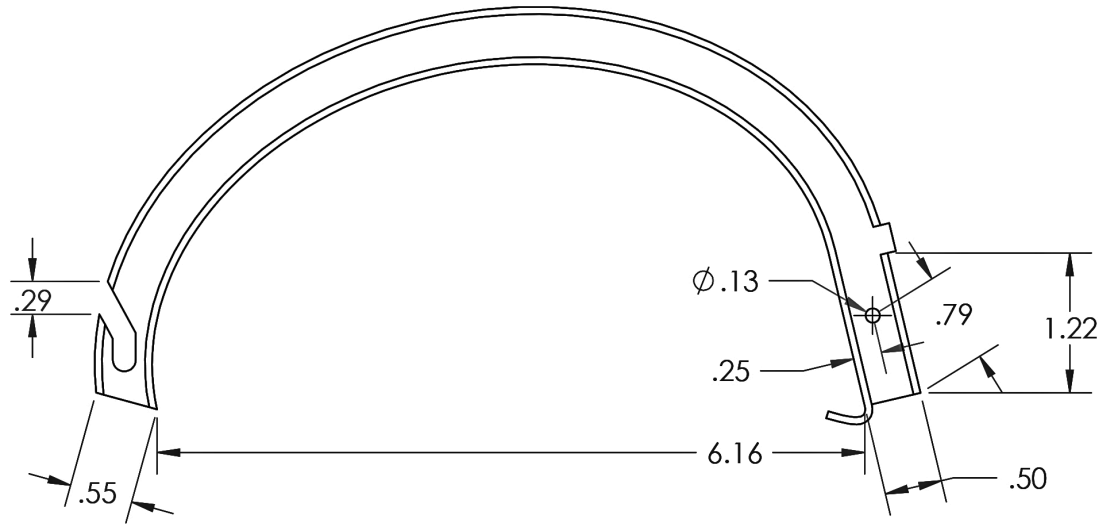

1310 E. Cornwallis Rd.
 Durham, NC 27713
 P-(919) 544-8887 F- 544-8898
 info@kmsheetmetal.com - www.kmsheetmetal.com

#10 Combo Hanger

6" Half Round Gutter Hanger

REVISIONS	
MM/DD/YY	REMARKS
1 10/22/2015	...ORIGINAL DRAFT OF DRAWING
2	...
3	...
4	...
5	...

D 01

1310 E. Cornwallis Rd.
 Durham, NC 27713
 P-(919) 544-8887 F- 544-8898
 info@kmsheetmetal.com - www.kmsheetmetal.com

#10 Combo Hanger

6" Half Round Gutter Hanger

REVISIONS	
MM/DD/YY	REMARKS
1 10/22/2015	...ORIGINAL DRAFT OF DRAWING
2	...
3	...
4	...
5	...