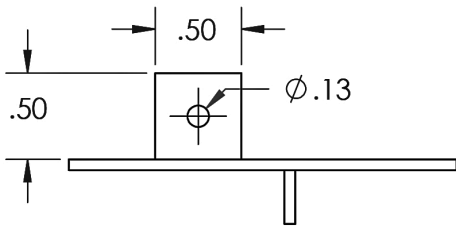

1310 E. Cornwallis Rd.
 Durham, NC 27713
 P-(919) 544-8887 F- 544-8898
 info@kmsheetmetal.com - www.kmsheetmetal.com

#10 Combo Hanger

6" Half Round Gutter Hanger

REVISIONS	
MM/DD/YY	REMARKS
1 10/22/2015	...ORIGINAL DRAFT OF DRAWING
2	...
3	...
4	...
5	...

D 01

1310 E. Cornwallis Rd.
 Durham, NC 27713
 P-(919) 544-8887 F- 544-8898
 info@kmsheetmetal.com - www.kmsheetmetal.com

#10 Combo Hanger

6" Half Round Gutter Hanger

REVISIONS	
MM/DD/YY	REMARKS
1 10/22/2015	...ORIGINAL DRAFT OF DRAWING
2	...
3	...
4	...
5	...