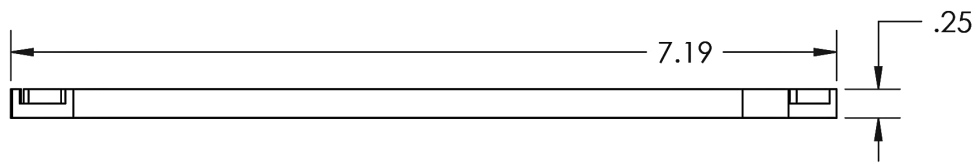

1310 E. Cornwallis Rd.
 Durham, NC 27713
 P-(919) 544-8887 F- 544-8898
 info@kmsheetmetal.com - www.kmsheetmetal.com

#10 Combo Hanger

6" Half Round Gutter Hanger

REVISIONS	
MM/DD/YY	REMARKS
1 10/22/2015	...ORIGINAL DRAFT OF DRAWING
2	...
3	...
4	...
5	...

D 01

1310 E. Cornwallis Rd.
 Durham, NC 27713
 P-(919) 544-8887 F- 544-8898
 info@kmsheetmetal.com - www.kmsheetmetal.com

#10 Combo Hanger

6" Half Round Gutter Hanger

REVISIONS	
MM/DD/YY	REMARKS
1 10/22/2015	...ORIGINAL DRAFT OF DRAWING
2	...
3	...
4	...
5	...