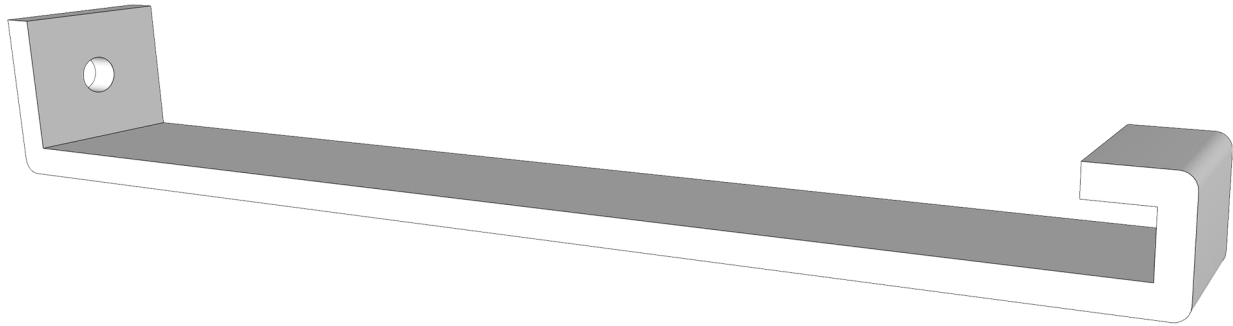

# Crossbar Heavy Duty Gutter Hanger

Available in 3/16" aluminum and copper bar stock as well as 1/8" stainless steel. Fits most manufacturer's large Box Gutters and K-Style Gutters. Please check dimensions. Works with all K&M's standard Box Gutters and K-Style Gutters.

3/16" Copper and Aluminum Bar					
Size	A	B	C	D	Stock
7"	1.062"	7"	0.75"	0.562"	8.25"
8"	1.062"	8"	0.75"	0.562"	9.25"
9"	1.062"	9"	0.75"	0.562"	10.25"
10"	1.062"	10"	0.75"	0.562"	11.25"

1/8" Stainless Steel Bar				
A	B	C	D	Stock
1.062"	7"	0.75"	0.562"	8.625"
1.062"	8"	0.75"	0.562"	9.625"
1.062"	9"	0.75"	0.562"	10.625"
1.062"	10"	0.75"	0.562"	11.625"