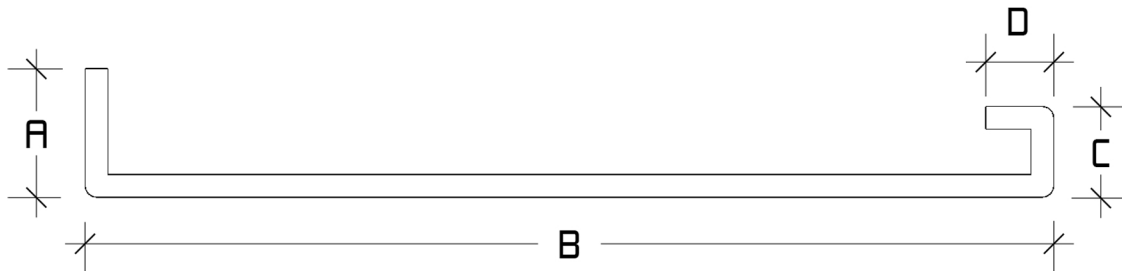

# Crossbar Heavy Duty Gutter Hanger

Available in 3/16" aluminum and copper bar stock as well as 1/8" stainless steel. Fits most manufacturer's large Box Gutters and K-Style Gutters. Please check dimensions. Works with all K&M's standard Box Gutters and K-Style Gutters.

3/16" Copper and Aluminum Bar					
Size	A	B	C	D	Stock
7"	1.062"	7"	0.75"	0.562"	8.25"
8"	1.062"	8"	0.75"	0.562"	9.25"
9"	1.062"	9"	0.75"	0.562"	10.25"
10"	1.062"	10"	0.75"	0.562"	11.25"

1/8" Stainless Steel Bar				
A	B	C	D	Stock
1.062"	7"	0.75"	0.562"	8.625"
1.062"	8"	0.75"	0.562"	9.625"
1.062"	9"	0.75"	0.562"	10.625"
1.062"	10"	0.75"	0.562"	11.625"