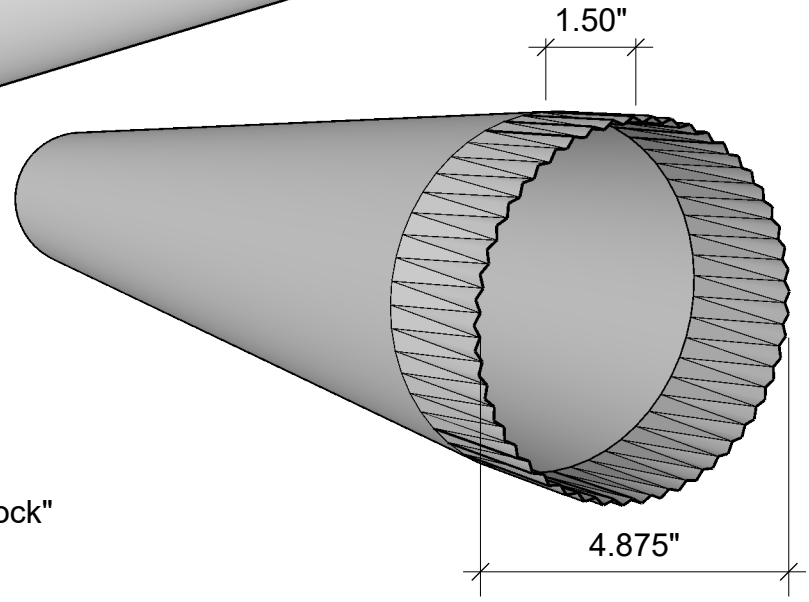

5"

1.50"

4.875"

0.33" Closed Double Seam "Acme Lock"

5"

Material Types Available

- 24 ga. Pre-Fin Kynar Steel Color: _____
- 24 ga. Galvalume Mill Finish
- .032 Pre-Fin Kynar Alum Color _____
- .040 Pre-Fin Kynar Alum Color _____
- .050 Pre-Fin Kynar Alum Color _____
- .063 Pre-Fin Kynar Alum Color _____
- 16 oz. Copper
- 20 oz. Copper
- 16 oz. Lead Coated Copper
- 26 ga. Stainless Steel
- 24 ga. Stainless Steel

Notes:
 Downspout is only available in 10'0" sections
 Downspout is crimped on one end for easy installation

1310 E. Cornwallis Rd.
 Durham, NC 27713
 P-(919) 544-8887 F- 544-8898
 info@kmsheetmetal.com - www.kmsheetmetal.com

5" Round Downspout

REVISIONS	
MM/DD/YY	REMARKS
1	...ORIGINAL DRAFT OF DRAWING
2	...
3	...
4	...
5	...

D 001