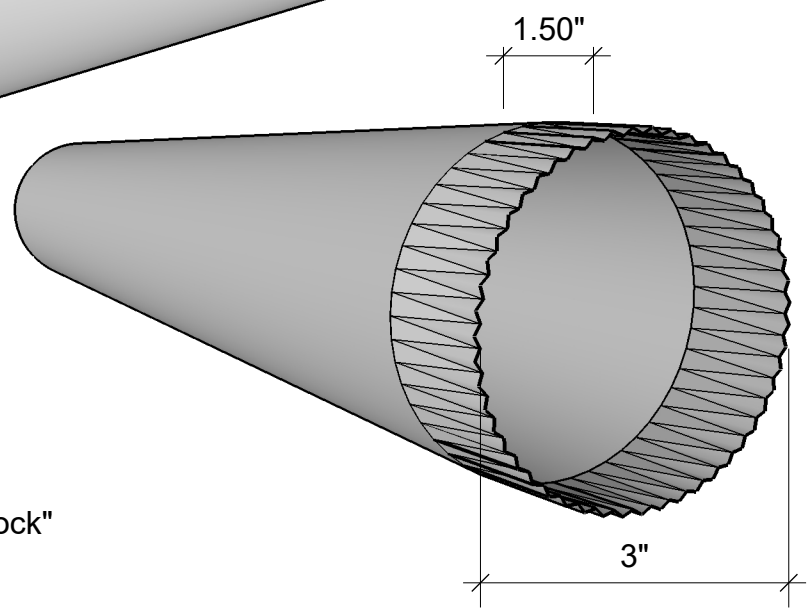

3.125"

1.50"

3"

0.33" Closed Double Seam "Acme Lock"

3.125"

Material Types Available

- 24 ga. Pre-Fin Kynar Steel Color: _____
- 24 ga. Galvalume Mill Finish
- .027 Aluminum Color: _____
- .032 Pre-Fin Kynar Alum Color _____
- .040 Pre-Fin Kynar Alum Color _____
- 16 oz. Copper
- 20 oz. Copper
- 16 oz. Lead Coated Copper
- 26 ga. Stainless Steel
- 24 ga. Stainless Steel

Notes:
Downspout is only available in 10'0" sections

1310 E. Cornwallis Rd.
Durham, NC 27713
P-(919) 544-8887 F- 544-8898
info@kmsheetmetal.com - www.kmsheetmetal.com

3" Round Downspout

REVISIONS	
MM/DD/YY	REMARKS
1	...ORIGINAL DRAFT OF DRAWING
2	...
3	...
4	...
5	...