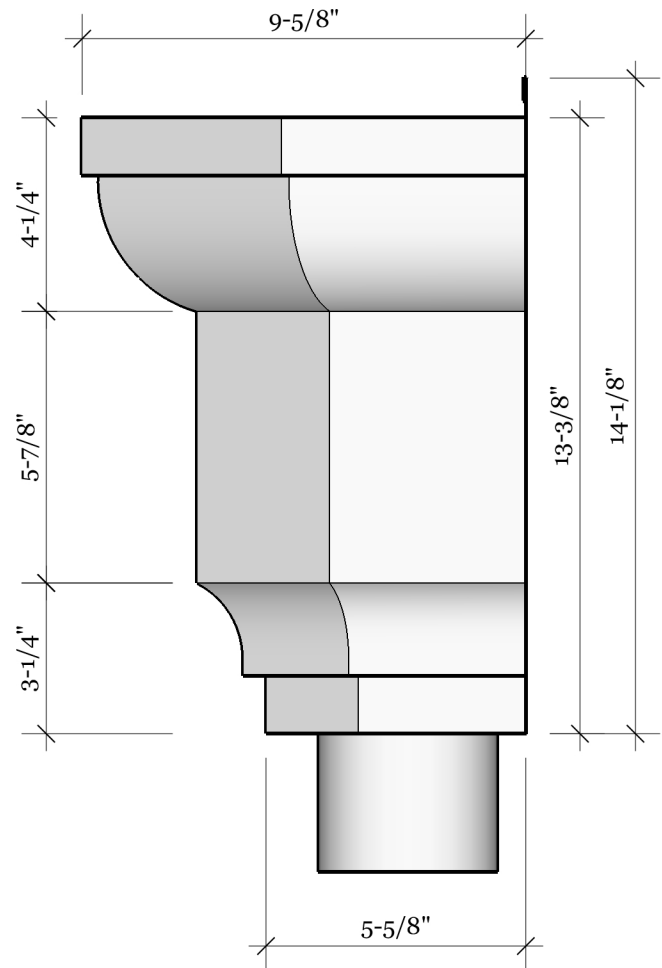

# THE REGAL CONDUCTOR HEAD

- AVAILABLE IN COPPER, LEAD COATED COPPER, ZINC GALV-ALUME, PAINT GRIP OR .027 ALUMINUM & PRE-FINISHED STEEL STANDARD COLORS KYNAR FINISH
- \*\*CUSTOM COLORS AVAILABLE AT AN INCREASED COST\*\*
- CAN ACCOMMODATE 3", 4" & 5" ROUND DOWNSPOUT OR 2"x3", 3"x4" & 4"x5" CORRUGATED OR PLAIN DOWNSPOUT