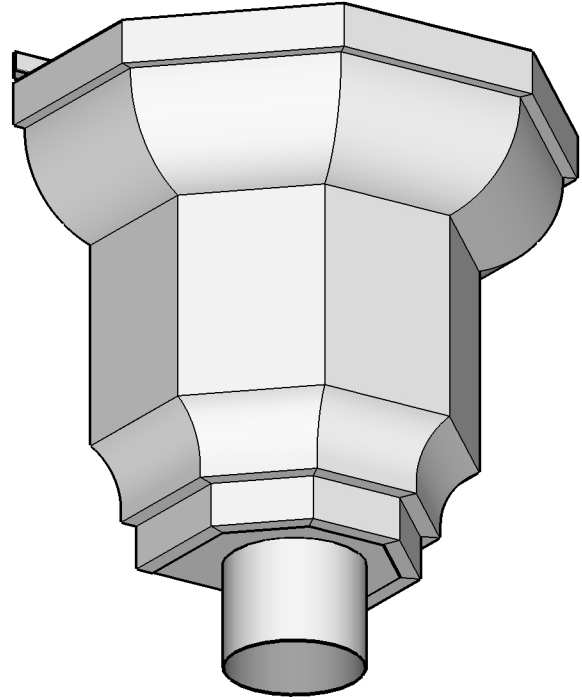

# THE REGAL CONDUCTOR HEAD

- AVAILABLE IN COPPER, LEAD COATED COPPER, ZINC GALV-ALUME, PAINT GRIP OR .027 ALUMINUM & PRE-FINISHED STEEL STANDARD COLORS KYNAR FINISH
- \*\*CUSTOM COLORS AVAILABLE AT AN INCREASED COST\*\*
- CAN ACCOMMODATE 3", 4" & 5" ROUND DOWNSPOUT OR 2"x3", 3"x4" & 4"x5" CORRUGATED OR PLAIN DOWNSPOUT