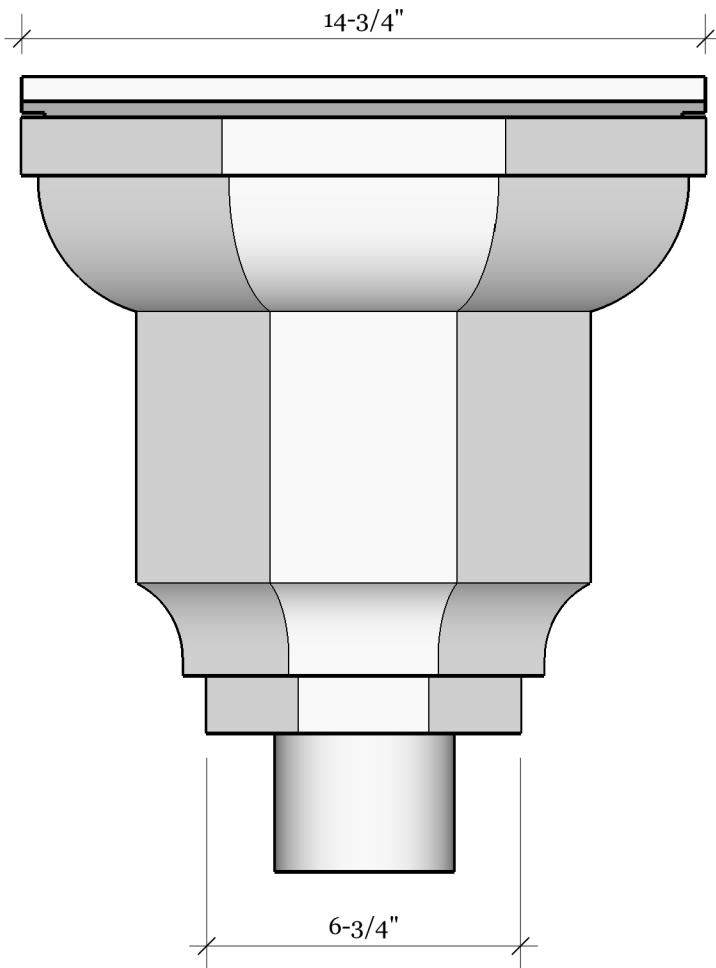

# THE REGAL CONDUCTOR HEAD

- AVAILABLE IN COPPER, LEAD COATED COPPER, ZINC GALV-ALUME, PAINT GRIP OR .027 ALUMINUM & PRE-FINISHED STEEL STANDARD COLORS KYNAR FINISH
- \*\*CUSTOM COLORS AVAILABLE AT AN INCREASED COST\*\*
- CAN ACCOMMODATE 3", 4" & 5" ROUND DOWNSPOUT OR 2"x3", 3"x4" & 4"x5" CORRUGATED OR PLAIN DOWNSPOUT