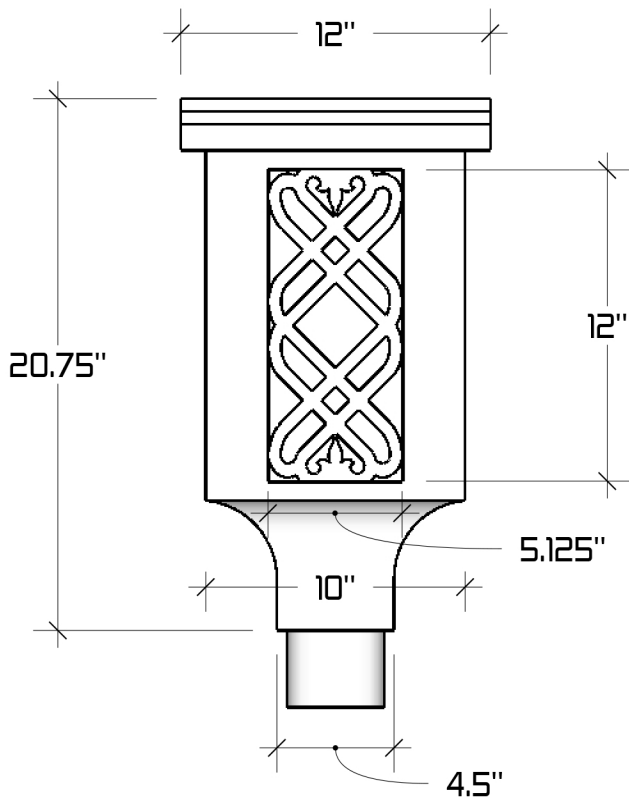

# The Chancellor Square Conductor Head

## Available Downspout Options

- 3" Oval Outlet for 2"x3" Square or 3" Round
- 4" Oval Outlet for 3"x4" Square or 4" Round

## Available Materials

- Copper 16 oz. & 20oz.
- LCC 16 oz. & 20 oz.
- Freedom Gray® 16 oz. & 20 oz.
- Zinc 0.7mm & 0.8mm

REVISIONS	
MM/DD/YY	REMARKS
1 6/25/2015	...ORIGINAL DRAFT OF DRAWING
2	...
3	...
4	...
5	...