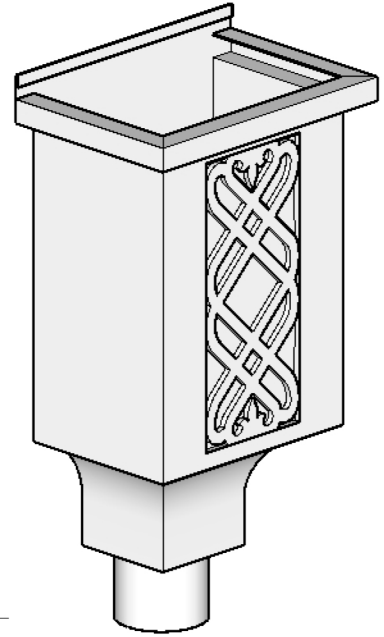

# The Chancellor Square Conductor Head

## Available Downspout Options

- 3" Oval Outlet for 2"x3" Square or 3" Round
- 4" Oval Outlet for 3"x4" Square or 4" Round

## Available Materials

- Copper 16 oz. & 20oz.
- LCC 16 oz. & 20 oz.
- Freedom Gray® 16 oz. & 20 oz.
- Zinc 0.7mm & 0.8mm

REVISIONS	
MM/DD/YY	REMARKS
1 6/25/2015	...ORIGINAL DRAFT OF DRAWING
2	...
3	...
4	...
5	...