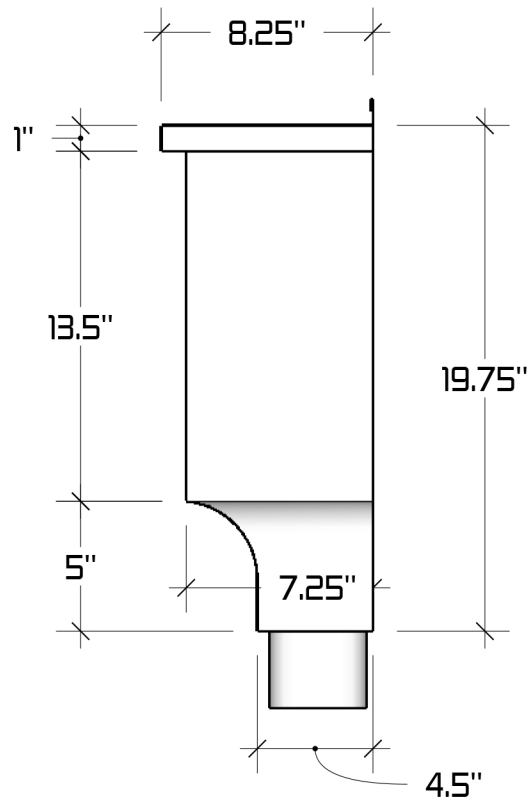

# The Chancellor Square Conductor Head

## Available Downspout Options

- 3" Oval Outlet for 2"x3" Square or 3" Round
- 4" Oval Outlet for 3"x4" Square or 4" Round

## Available Materials

- Copper 16 oz. & 20oz.
- LCC 16 oz. & 20 oz.
- Freedom Gray® 16 oz. & 20 oz.
- Zinc 0.7mm & 0.8mm

REVISIONS	
MM/DD/YY	REMARKS
1 6/25/2015	...ORIGINAL DRAFT OF DRAWING
2	...
3	...
4	...
5	...