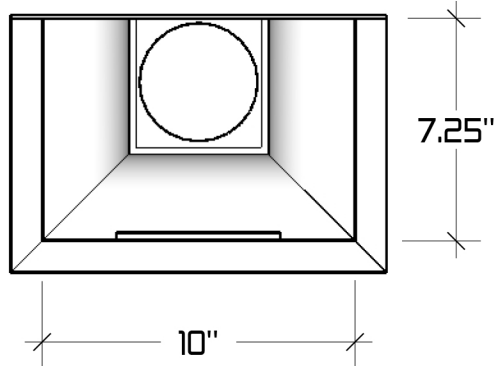

The Chancellor Square Conductor Head

Available Downspout Options

- ☐ 3" Oval Outlet for 2"x3" Square or 3" Round
- ☐ 4" Oval Outlet for 3"x4" Square or 4" Round

Available Materials

- ☐ Copper 16 oz. & 20oz.
- ☐ LCC 16 oz. & 20 oz.
- ☐ Freedom Gray® 16 oz. & 20 oz.
- ☐ Zinc 0.7mm & 0.8mm

REVISIONS	
MM/DD/YY	REMARKS
1 6/25/2015	...ORIGINAL DRAFT OF DRAWING
2	...
3	...
4	...
5	...