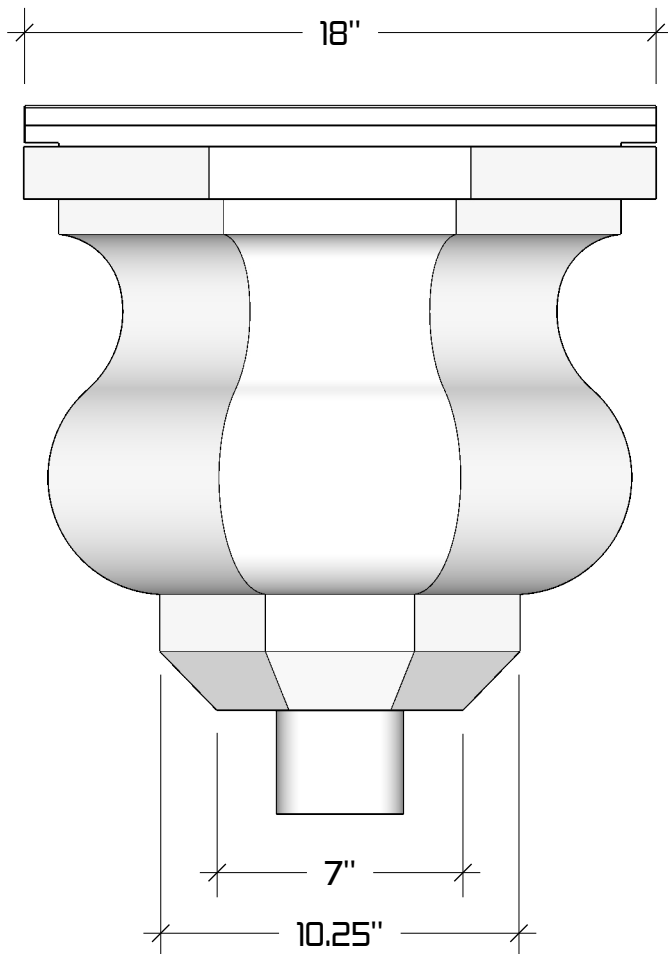

The Bodhi Conductor Head

Available Downspout Options

- 3" Oval Outlet for 2"x3" Square or 3" Round
- 4" Oval Outlet for 3"x4" Square or 4" Round

Available Materials

- Copper 16 oz.
- LCC 16 oz. & 20 oz.
- Freedom Gray® 16 oz. & 20 oz.
- Zinc 0.7mm & 0.8mm

Notes:
 - Items are hand soldered using 50/50 tin lead solder

1310 E. Cornwallis Rd.
 Durham, NC - 27713
 (919) 544-8887 - Fax: 544-8898
 info@kmsheetmetal.com - www.kmsheetmetal.com

The Premium Bodhi
 Conductor Head