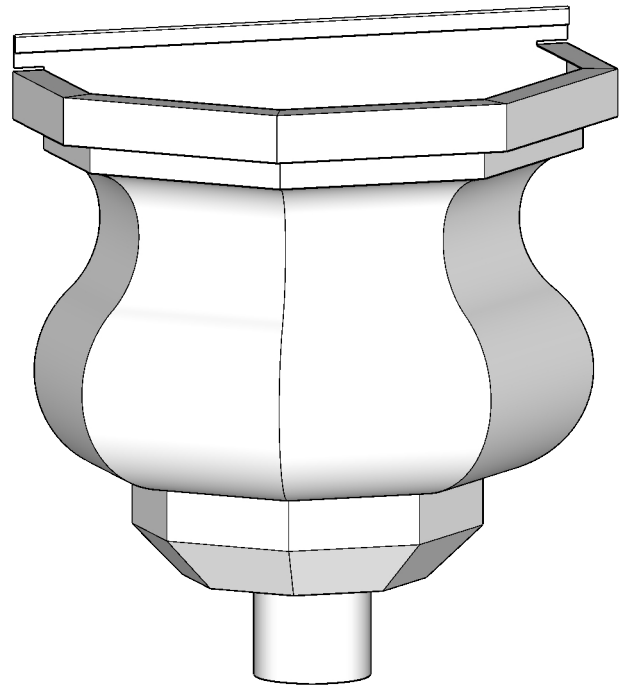

The Bodhi Conductor Head

Available Downspout Options

- 3" Oval Outlet for 2"x3" Square or 3" Round
- 4" Oval Outlet for 3"x4" Square or 4" Round

Available Materials

- Copper 16 oz.
- LCC 16 oz. & 20 oz.
- Freedom Gray® 16 oz. & 20 oz.
- Zinc 0.7mm & 0.8mm

Notes:
 - Items are hand soldered using 50/50 tin lead solder

1310 E. Cornwallis Rd.
 Durham, NC - 27713
 (919) 544-8887 - Fax: 544-8898
 info@kmsheetmetal.com - www.kmsheetmetal.com

The Premium Bodhi
 Conductor Head