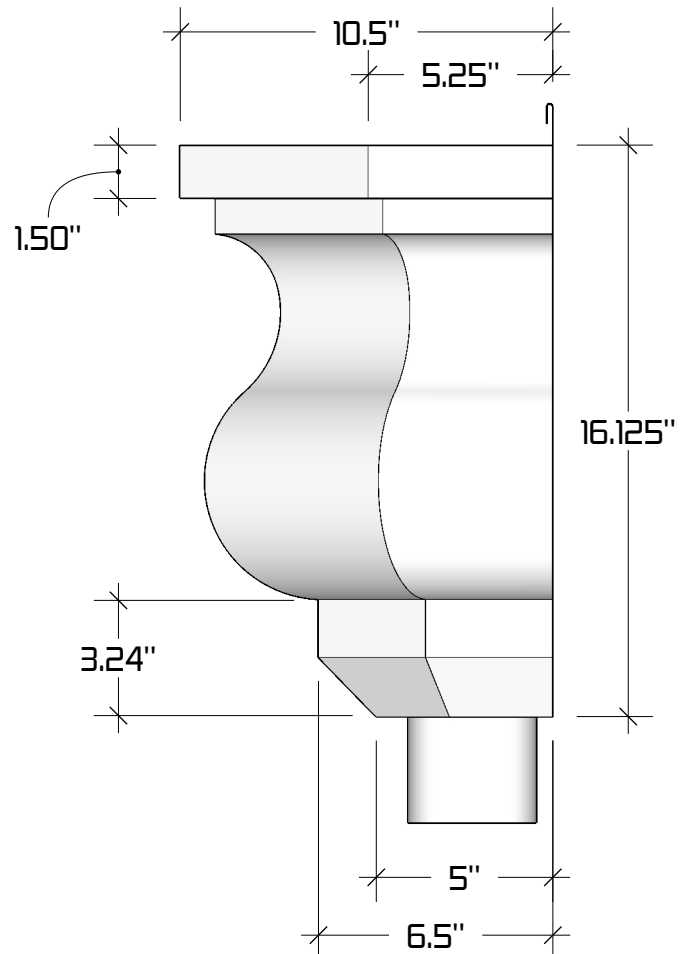

The Bodhi Conductor Head

Available Downspout Options

- 3" Oval Outlet for 2"x3" Square or 3" Round
- 4" Oval Outlet for 3"x4" Square or 4" Round

Available Materials

- Copper 16 oz.
- LCC 16 oz. & 20 oz.
- Freedom Gray® 16 oz. & 20 oz.
- Zinc 0.7mm & 0.8mm

Notes:
 - Items are hand soldered using 50/50 tin lead solder

1310 E. Cornwallis Rd.
 Durham, NC - 27713
 (919) 544-8887 - Fax: 544-8898
 info@kmsheetmetal.com - www.kmsheetmetal.com

The Premium Bodhi
 Conductor Head