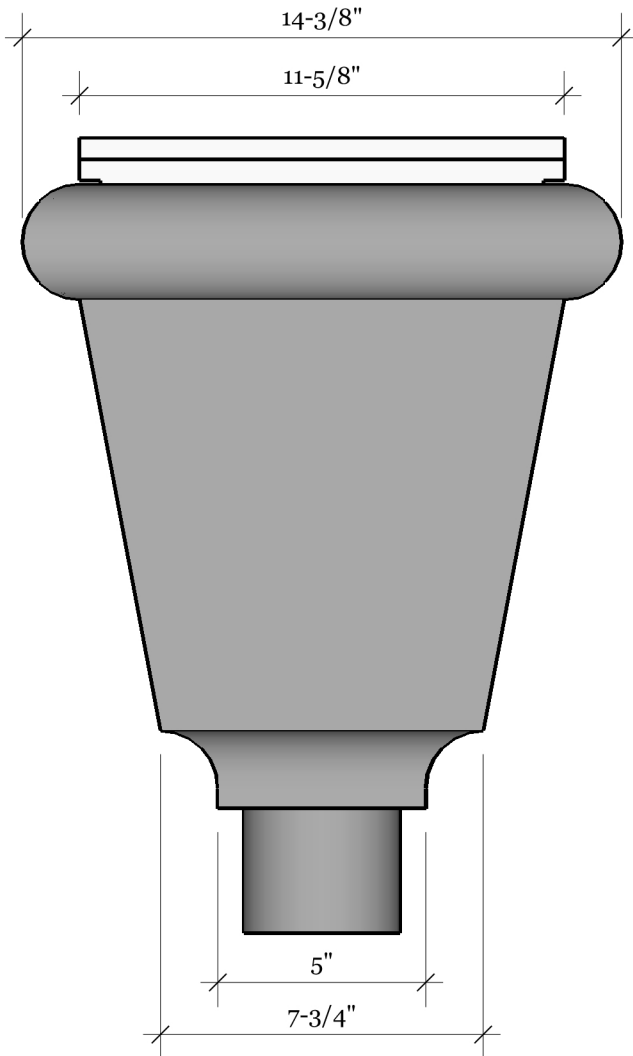

THE BROOKSTONE

Redefining Sheet Metal

EMAIL: info@kmsheetmetal.com

PH (919) 544-8887 FAX (919) 544-8898

1310 East Cornwallis Road | Durham, NC 27713

THE BROOKSTONE

- AVAILABLE IN COPPER, LEAD COATED COPPER, ZINC GALV-ALUME, .027 ALUMINUM, PAINT GRIP OR PRE-FINISHED STEEL STANDARD COLORS KYNAR FINISH
- **CUSTOM COLORS AVAILABLE AT AN INCREASED COST**
- CAN ACCOMODATE 3" & 4" ROUND DOWNSPOUT OR 2"x3" & 3"x4" CORRUGATED OR PLAIN DOWNSPOUT