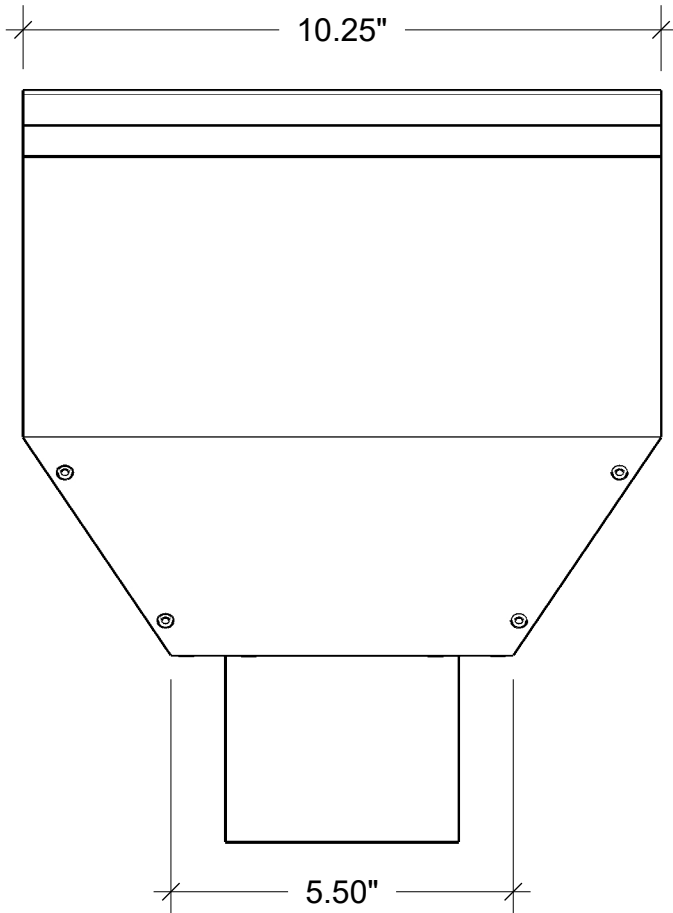

# BASIC SMALL CONDUCTOR

- AVAILABLE IN COPPER, LEAD COATED COPPER, ZINC GALV-ALUME, PAINT GRIP OR PRE-FINISHED ALUMINUM & STEEL STANDARD COLORS KYNAR FINISH
- \*\*CUSTOM COLORS AVAILABLE AT AN INCREASED COST\*\*
- CAN ACCOMMODATE 3" & 4" ROUND DOWNSPOUT OR 2"x3", 3"x4" & 4"x5" CORRUGATED OR PLAIN DOWNSPOUT