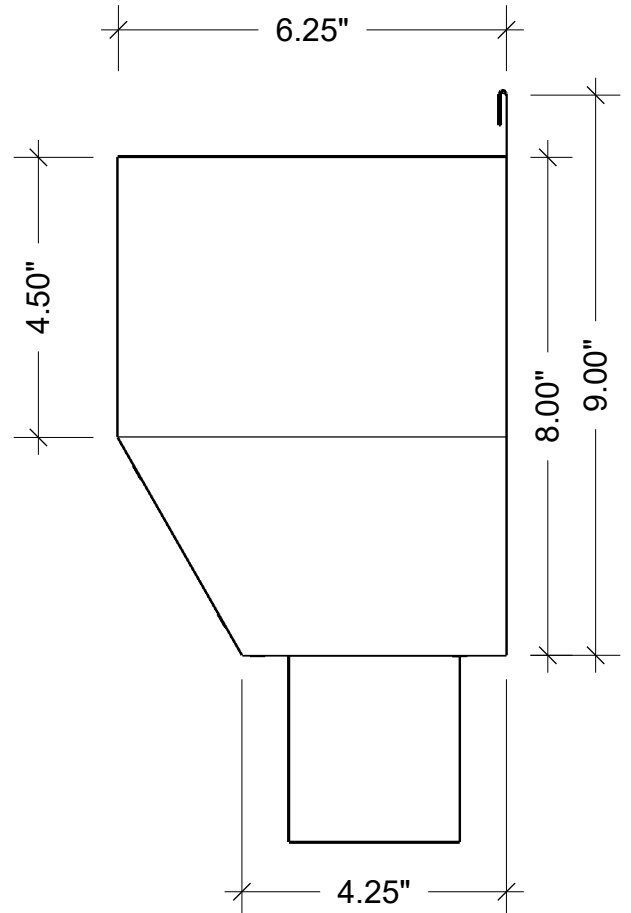

# BASIC SMALL CONDUCTOR

- AVAILABLE IN COPPER, LEAD COATED COPPER, ZINC GALV-ALUME, PAINT GRIP OR PRE-FINISHED ALUMINUM & STEEL STANDARD COLORS KYNAR FINISH
- \*\*CUSTOM COLORS AVAILABLE AT AN INCREASED COST\*\*
- CAN ACCOMMODATE 3" & 4" ROUND DOWNSPOUT OR 2"x3", 3"x4" & 4"x5" CORRUGATED OR PLAIN DOWNSPOUT